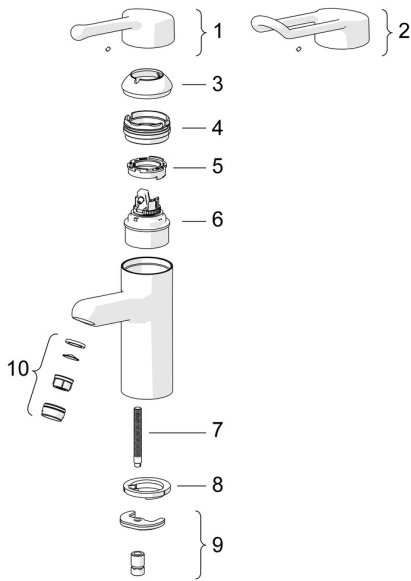

EAN: 4015474293977

static.hansa.com/01662196

Spare parts

SP01662195

| | Name | Code |
|------|--|----------|
| 01 | Long lever, L=143 Chrome | 02450006 |
| 02 | Long lever, L=149 Chrome | 02440005 |
| 03 | Covering cap Chrome | 59914069 |
| 04 | Tightening nut, M50x1, SW45 | 59914070 |
| 05 | Hot water limiter | 59904759 |
| 06 | Cartridge, 4.8 Classic | 59911437 |
| 07 | Fixing screw, M8x1, L=140 | 59912474 |
| 08 | Bottom seal | 59914591 |
| 09 | Fixing set | 59910749 |
| 10 | Aerator, M24x1 STD PL HC A Laminar (2013-) Chrome | 59914054 |
| N.I. | Quick-release coupling, G1/2 Chrome | 04050200 |
| N.I. | Connector, G1/2xM14x1 Discontinued | 59914180 |